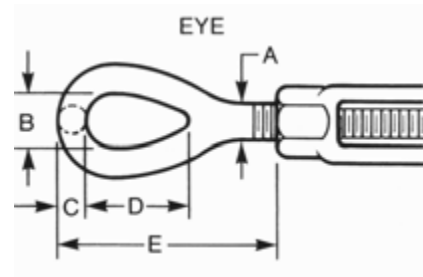

Turnbuckle Dimensions

Hook				
A	B	C	D	E
1/4"	0.25"	0.41"	0.45"	1.66"
5/16"	0.31"	0.44"	0.50"	1.91"
3/8"	0.38"	0.53"	0.56"	2.28"
1/2"	0.50"	0.69"	0.66"	2.84"
5/8"	0.63"	0.84"	0.84"	3.53"
3/4"	0.75"	1.00"	0.97"	4.31"
7/8"	0.88"	1.19"	1.13"	5.00"
1"	1.00"	1.38"	1.25"	5.69"
1-1/4"	1.06"	1.50"	1.50"	6.91"
1-1/2"	1.31"	1.75"	1.88"	8.69"

Eye				
A	B	C	D	E
1/4"	0.34"	0.22"	0.78"	1.78"
5/16"	0.44"	0.28"	0.94"	2.19"
3/8"	0.53"	0.34"	1.13"	2.56"
1/2"	0.72"	0.44"	1.44"	3.22"
5/8"	0.88"	0.50"	1.75"	3.88"
3/4"	1.00"	0.63"	2.13"	4.69"
7/8"	1.25"	0.75"	2.38"	5.25"
1"	1.44"	0.88"	3.00"	6.38"
1-1/4"	1.81"	1.13"	3.56"	7.75"
1-1/2"	2.13"	1.25"	4.13"	8.63"
1-3/4"	2.38"	1.50"	4.69"	10.00"
2"	2.69"	1.75"	5.75"	12.13"
2-1/2"	3.13"	2.00"	6.50"	13.56"

Jaw							
A	B	C	D	E	F	G	H
1/4"	0.63"	0.25"	0.41"	0.28"	0.50"	1.63"	0.63"
5/16"	0.88"	0.25"	0.47"	0.28"	0.50"	2.00"	0.69"
3/8"	0.88"	0.31"	0.50"	0.31"	0.59"	2.19"	0.81"
1/2"	1.06"	0.38"	0.63"	0.41"	0.75"	2.75"	1.00"
5/8"	1.31"	0.50"	0.75"	0.50"	1.03"	3.50"	1.31"
3/4"	1.50"	0.63"	0.94"	0.56"	1.28"	4.13"	1.63"
7/8"	1.75"	0.75"	1.13"	0.69"	1.47"	4.84"	1.88"
1"	2.06"	0.88"	1.19"	0.78"	1.66"	5.53"	2.13"
1-1/4"	2.81"	1.13"	1.75"	1.00"	2.09"	7.19"	2.63"
1-1/2"	2.81"	1.38"	2.06"	1.06"	2.47"	7.88"	3.13"
1-3/4"	3.38"	1.63"	2.38"	1.25"	2.91"	9.38"	3.50"
2"	3.75"	2.00"	2.50"	1.56"	3.53"	10.88"	4.19"
2-1/2"	4.19"	2.25"	2.88"	1.56"	4.63"	13.34"	5.63"