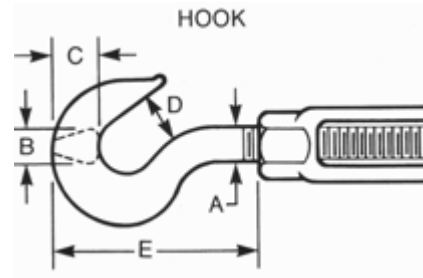

Turnbuckle Dimensions

Hook				
A	B	C	D	E
1/4"	0.25"	0.41"	0.45"	1.66"
5/16"	0.31"	0.44"	0.50"	1.91"
3/8"	0.38"	0.53"	0.56"	2.28"
1/2"	0.50"	0.69"	0.66"	2.84"
5/8"	0.63"	0.84"	0.84"	3.53"
3/4"	0.75"	1.00"	0.97"	4.31"
7/8"	0.88"	1.19"	1.13"	5.00"
1"	1.00"	1.38"	1.25"	5.69"
1-1/4"	1.06"	1.50"	1.50"	6.91"
1-1/2"	1.31"	1.75"	1.88"	8.69"

Eye				
A	B	C	D	E
1/4"	0.34"	0.22"	0.78"	1.78"
5/16"	0.44"	0.28"	0.94"	2.19"
3/8"	0.53"	0.34"	1.13"	2.56"
1/2"	0.72"	0.44"	1.44"	3.22"
5/8"	0.88"	0.50"	1.75"	3.88"
3/4"	1.00"	0.63"	2.13"	4.69"
7/8"	1.25"	0.75"	2.38"	5.25"
1"	1.44"	0.88"	3.00"	6.38"
1-1/4"	1.81"	1.13"	3.56"	7.75"
1-1/2"	2.13"	1.25"	4.13"	8.63"
1-3/4"	2.38"	1.50"	4.69"	10.00"
2"	2.69"	1.75"	5.75"	12.13"
2-1/2"	3.13"	2.00"	6.50"	13.56"

Jaw							
A	B	C	D	E	F	G	H
1/4"	0.63"	0.25"	0.41"	0.28"	0.50"	1.63"	0.63"
5/16"	0.88"	0.25"	0.47"	0.28"	0.50"	2.00"	0.69"
3/8"	0.88"	0.31"	0.50"	0.31"	0.59"	2.19"	0.81"
1/2"	1.06"	0.38"	0.63"	0.41"	0.75"	2.75"	1.00"
5/8"	1.31"	0.50"	0.75"	0.50"	1.03"	3.50"	1.31"
3/4"	1.50"	0.63"	0.94"	0.56"	1.28"	4.13"	1.63"
7/8"	1.75"	0.75"	1.13"	0.69"	1.47"	4.84"	1.88"
1"	2.06"	0.88"	1.19"	0.78"	1.66"	5.53"	2.13"
1-1/4"	2.81"	1.13"	1.75"	1.00"	2.09"	7.19"	2.63"
1-1/2"	2.81"	1.38"	2.06"	1.06"	2.47"	7.88"	3.13"
1-3/4"	3.38"	1.63"	2.38"	1.25"	2.91"	9.38"	3.50"
2"	3.75"	2.00"	2.50"	1.56"	3.53"	10.88"	4.19"
2-1/2"	4.19"	2.25"	2.88"	1.56"	4.63"	13.34"	5.63"